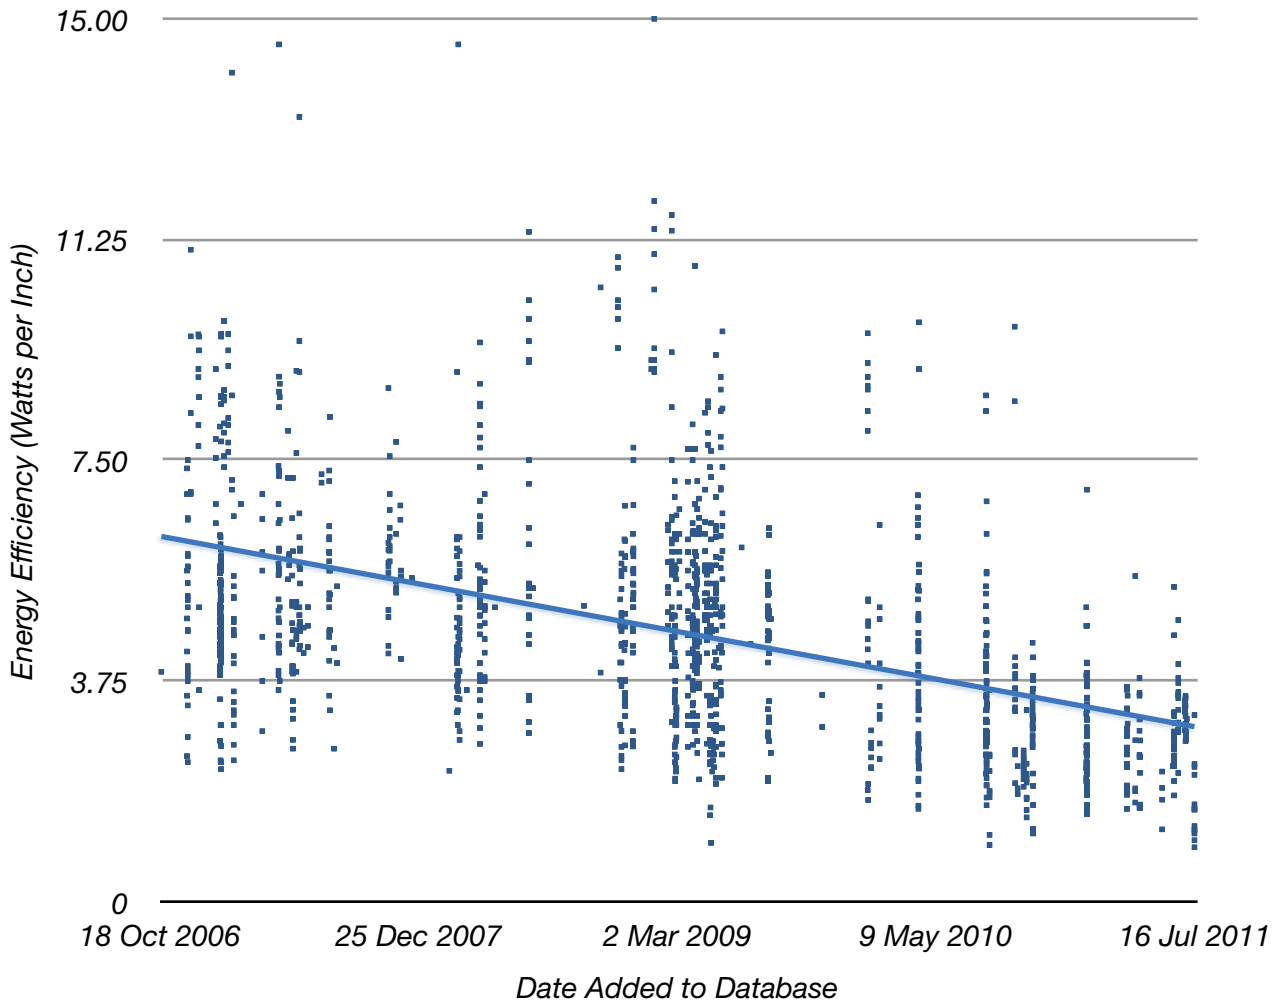

Graph to Show the Changing Energy Efficiency of Televisions

60% decrease in Watts per inch over 4 and half year period.

Graph to Show the Changing Standby Consumption for Televisions

Copyright © 2006-2011 Sust-it
 Sust-it® is a registered trademark of
 TurnRound Ltd
<http://www.sust-it.net>