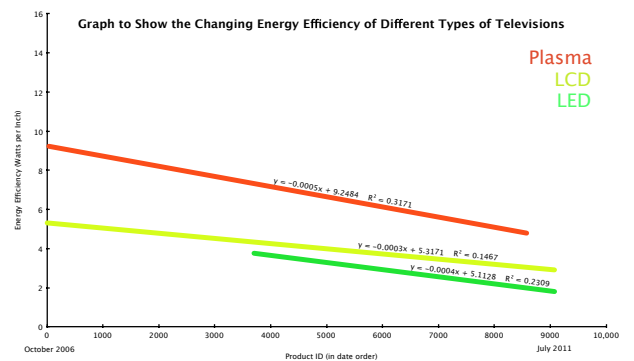

Graph to Show the Changing Energy Efficiency of Televisions

60% decrease in Watts per inch over 4 and half year period.

Graph to Show the Changing Standby Consumption for Televisions

Copyright © 2006-2011 Sust-it
 Sust-it® is a registered trademark of
 TurnRound Ltd
<http://www.sust-it.net>