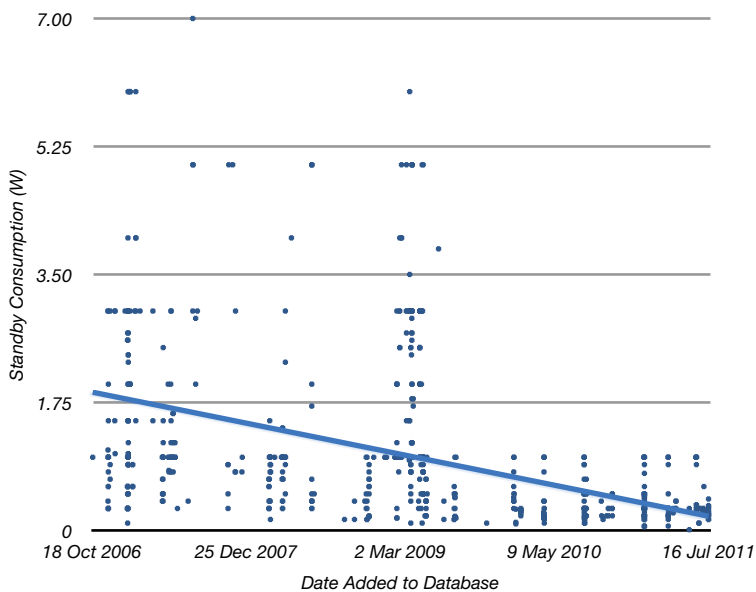

Graph to Show the Changing Energy Efficiency of Televisions

60% decrease in Watts per inch over 4 and half year period.

Graph to Show the Changing Standby Consumption for Televisions

Copyright © 2006-2011 Sust-it
 Sust-it® is a registered trademark of
 TurnRound Ltd
<http://www.sust-it.net>