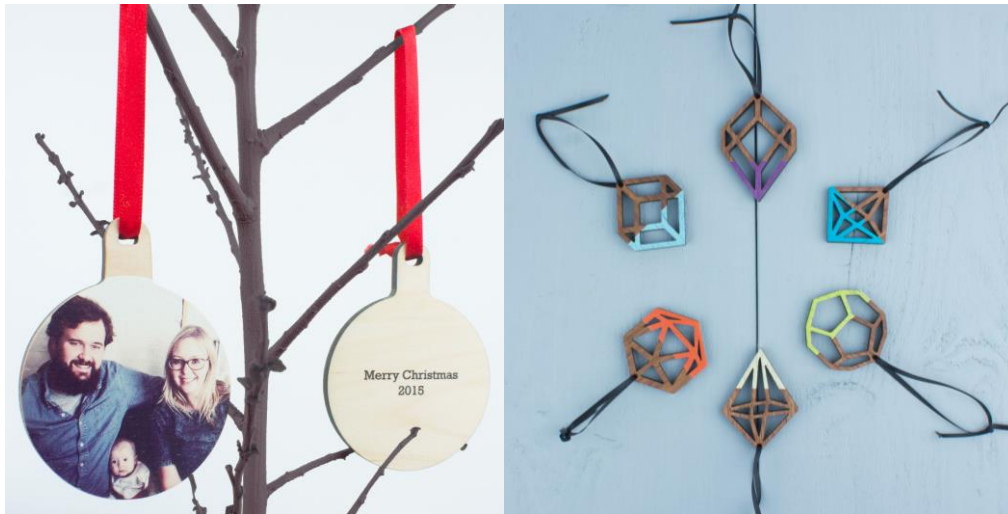

### The ultimate gifting experience for a unique personalised Christmas

Here at Made Lovingly Made, Christmas really is the most wonderful time of the year! We are brimming with new festive innovation from greetings cards to decorations to quirky advent calendars and coasters, we can't wait to start personalising gifts for all the family. Our beautiful wooden products are made to order in our little workshop in Christchurch, Dorset and hand finished to a high quality with love, care and attention ensuring that we provide the ultimate gifting experience.

Particular highlights include the **Christmas Jumper**, **Mistletoe**, **Gingerbread Man**, **Rocket** and **Geometric Star Greetings Cards** which double up as awesome tree decorations. Printed with individual festive messages, the pieces simply pop out and can be threaded with string for a unique tree embellishment that will last a lifetime.

Providing the perfect stocking filler or Secret Santa gift is the **Photo Wood Coaster**; upload a comical picture of yourself in something suitably festive such as antlers or tinsel or just select your favourite image and we will print it directly onto the wood coaster. Alternatively, the **Telegram** offers a traditional way to send Christmas wishes or perhaps to send a child a message from Santa Claus adding a magical touch to Christmas time.

The **Photo Wood Bauble** is a great way of celebrating a baby's first Christmas or remembering loved ones no longer with us. Cut out in the shape of a traditional bauble, a photo can be printed directly onto the wood giving a beautiful grained finish. Offering a splash of colour but with a rustic feel, the **Geometric Wood Shapes** come in a set of six and will look right at home on any tree.