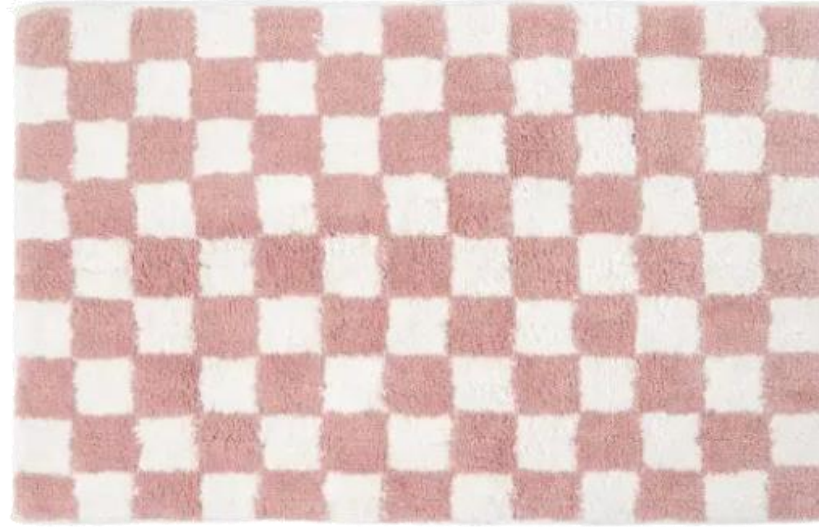

Brand new to the Homescapes towel collection, the **Burnt Orange 100% Combed Egyptian Cotton Towels 500 GSM** are available as a set (£17.99) and individually from £3.99.

Handcrafted by botanical experts to ensure accuracy, the **White Orchid 36 cm Phalaenopsis in Ceramic Pot** adds a hint of beauty to the bathroom, £16.99.

Also available in blue, the **Pink & White Check 100% Cotton Non Slip Bath Mat** is super modern and funky, £9.99.