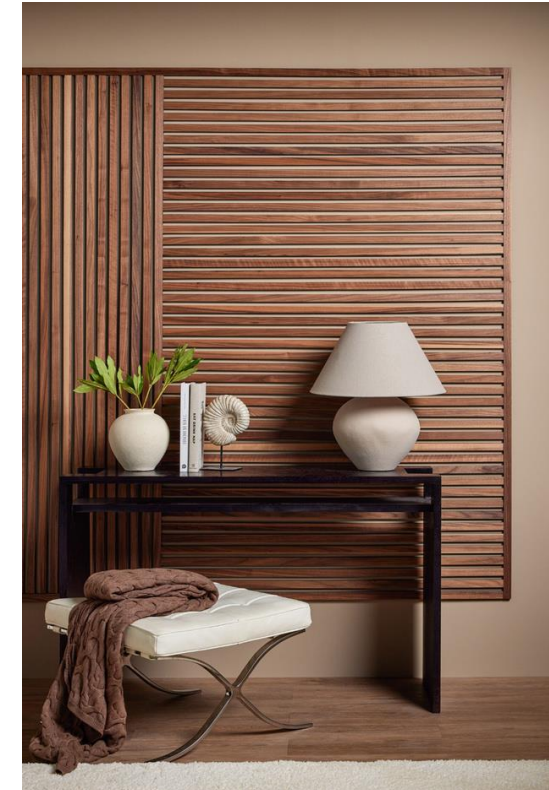

SlatWall Individual Slat
Deep Walnut
£9.99