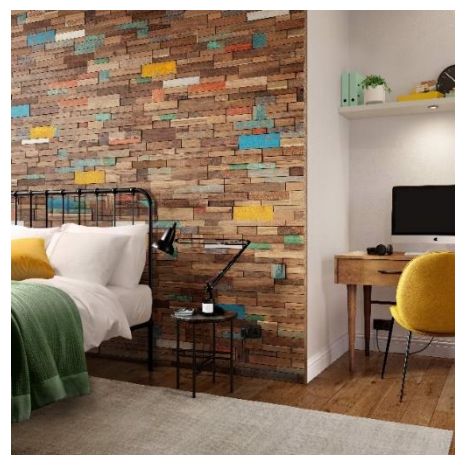

All products are available from www.Naturewall.co.uk

For more information, additional images, or interview opportunities please contact emma@simplerpr.com or hannah@simplerpr.com