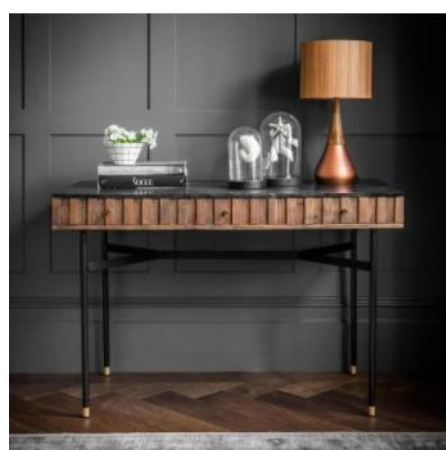

Flute Marble Console Desk - £449

Keiko Dressing Table/Console/Desk - £499

The Stanley Writing Desk brings back a mid-century inspired aesthetic with its grand size and clean profile. With room to write letters the old-fashioned way and for all those high-tech essentials, this wonderful desk is made from the finest mango wood, and comprises plenty of storage. New for AW21, the Flute Marble Console Desk takes its own twist on mid-century with a hint of Scandinavian design. It features gently curved ends, brass clad edging, brass plated handles and black legs with brass caps.

Those who are short on space might consider using a console table over a traditional desk. The Keiko Dressing Table/Console/Desk offers all round everyday use, and is crafted from mango wood and finished with brass-plated bamboo-style legs and handles. When paired with brass or antique chairs and décor, this desk looks both grand and rustic.

Madison Console Table - £499

Berkeley Marble Console Table - £499

Fandango Console Table - £339

The Madison Console Table offers a classic, contemporary scheme. Handcrafted from solid mango wood and carefully stained with a dusky shade of charming charcoal, this console table boasts a subtle antique patina on the handles which is both on-trend and unique. A console table to behold, the Berkeley Marble Console Table has plenty of space for day to day essentials, and would pair perfectly with copper or glass accessories. Made from acacia wood, this console table has finishing touches of powder coated black iron legs with brass detailing and a statement black marble top. The Fandango Console is one of Atkin and Thyme's best sellers with its distinctive white wash mango wood design and luxurious colour contrasts.