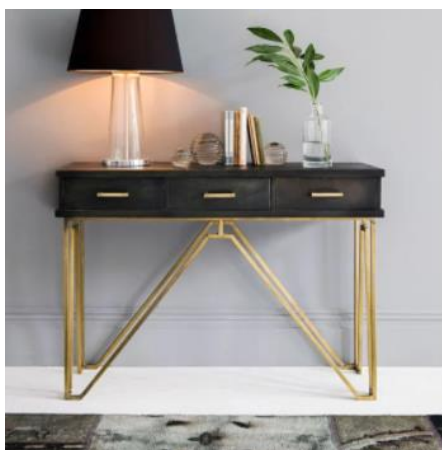

Flute Marble Console Desk - £449

Keiko Dressing Table/Console/Desk - £499

The Stanley Writing Desk brings back a mid-century inspired aesthetic with its grand size and clean profile. With room to write letters the old-fashioned way and for all those high-tech essentials, this wonderful desk is made from the finest mango wood, and comprises plenty of storage. New for AW21, the Flute Marble Console Desk takes its own twist on mid-century with a hint of Scandinavian design. It features gently curved ends, brass clad edging, brass plated handles and black legs with brass caps.

Those who are short on space might consider using a console table over a traditional desk. The Keiko Dressing Table/Console/Desk offers all round everyday use, and is crafted from mango wood and finished with brass-plated bamboo-style legs and handles. When paired with brass or antique chairs and décor, this desk looks both grand and rustic.

Madison Console Table - £499

Berkeley Marble Console Table - £499

Fandango Console Table - £339

The Madison Console Table offers a classic, contemporary scheme. Handcrafted from solid mango wood and carefully stained with a dusky shade of charming charcoal, this console table boasts a subtle antique patina on the handles which is both on-trend and unique. A console table to behold, the Berkeley Marble Console Table has plenty of space for day to day essentials, and would pair perfectly with copper or glass accessories. Made from acacia wood, this console table has finishing touches of powder coated black iron legs with brass detailing and a statement black marble top. The Fandango Console is one of Atkin and Thyme's best sellers with its distinctive white wash mango wood design and luxurious colour contrasts.