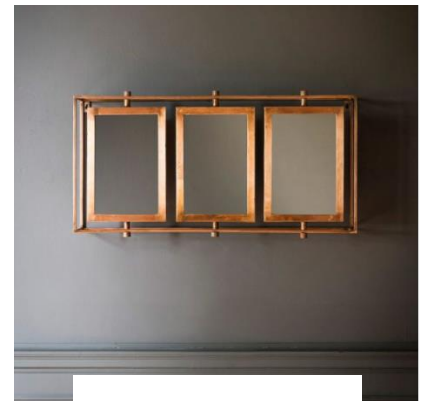

Whitechapel Ceiling Pendant in Burnished Copper

Dixie Pendant Light in Antique Copper

The Tribeca Triple Wall Mirror in Copper

Copper's warm tone and rustic, stylish aesthetic, makes it the ultimate décor choice for transitioning seasons. Atkin and Thyme have a stunning collection of copper pieces for the home, including mirrors, side tables and lighting.

The Whitechapel Ceiling Pendant in Burnished Copper delivers an effortless modern touch for any room, whilst the Dixie Pendant Light in Antique Copper is perfect for hanging over dining tables for those all-important date nights in. The panes of the Tribeca Triple Wall Mirror in Copper can be positioned individually at different angles, letting light reflect around the room and adding a unique finishing touch to any space.

The Dexter Ceiling Pendant in Burnished Copper

Burnished Copper and Marble Side Table

The Dexter Ceiling Pendant in Burnished Copper stands out from the crowd and is sure to add wow factor to breakfast bar areas, hallways, bedrooms or landings. The white marble top of the Burnished Copper and Marble Side Table calls out to be the resting place of those steaming hot pumpkin lattes, as the contrasting designs and textures give off a luxurious, designer feel that will never go out of style.