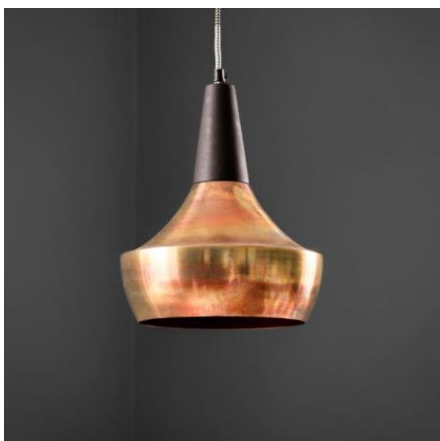


ATKIN AND THYME

Cosy Copper

As the gold tones and rolling crisp leaves of autumn creep in, so does the wonder and anticipation of the season. With the chill in the air, there's no better excuse to transform the home into a cosy haven.

Whitechapel Ceiling Pendant in Burnished Copper

Dixie Pendant Light in Antique Copper

The Tribeca Triple Wall Mirror in Copper

Copper's warm tone and rustic, stylish aesthetic, makes it the ultimate décor choice for transitioning seasons. Atkin and Thyme have a stunning collection of copper pieces for the home, including mirrors, side tables and lighting.

The Whitechapel Ceiling Pendant in Burnished Copper delivers an effortless modern touch for any room, whilst the Dixie Pendant Light in Antique Copper is perfect for hanging over dining tables for those all-important date nights in. The panes of the Tribeca Triple Wall Mirror in Copper can be positioned individually at different angles, letting light reflect around the room and adding a unique finishing touch to any space.

The Dexter Ceiling Pendant in Burnished Copper

Burnished Copper and Marble Side Table

The Dexter Ceiling Pendant in Burnished Copper stands out from the crowd and is sure to add wow factor to breakfast bar areas, hallways, bedrooms or landings. The white marble top of the Burnished Copper and Marble Side Table calls out to be the resting place of those steaming hot pumpkin lattes, as the contrasting designs and textures give off a luxurious, designer feel that will never go out of style.