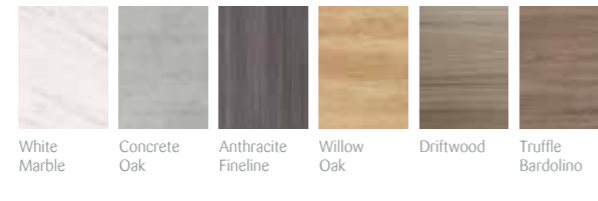

Inspiration

Java *in Anthracite Finition* MATT MFC SLAB

Slab style matt woodgrain & stone effect MFC door 18mm thick with matching reverse.

- **HANDLE:** Brushed Nickel 'D' Handle (No.711)
- **PAN:** Ravello Back to Wall
- **CABINET:** Light Grey Matt
- **BASIN:** Arco Round semi recess with winged integral worktop
- **TAP:** Avra Basin Mixer
- **MIRROR:** Piazza

AVAILABLE IN: