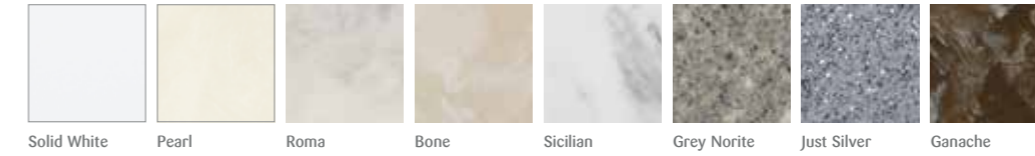

Lustre (20mm)

SUITABLE FOR INTEGRAL BOWLS