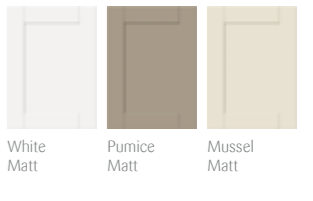

AVAILABLE IN:

Sargasso *in White Matt* TRADITIONAL SHAKER

Traditional Shaker design in a matt plain finish.

- WORKTOP:** Laminate Black Andromeda Matt
- HANDLE:** Round Chrome Knob (No. 642)
- FEATURE SIDE PANELS:** White
- BASIN:** Mistral Vanity Basin
- TAP:** Brompton Basin Mixer
- MIRROR:** Sargasso Framed

AVAILABLE IN:

HERITAGE GREEN MATT

WHITE MATT

Co-ordinated cabinet finishes

Example of colour co-ordinated cabinet

The majority of front finishes are available with a co-ordinated colour matching interior/exterior cabinet. See choices right.