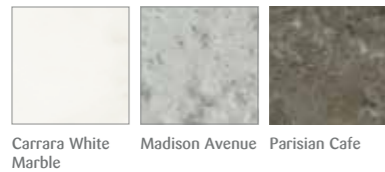

Fusion (20mm)

IN SATIN FINISH SUITABLE FOR INTEGRAL BOWLS

Our solid composite worktops are made from a modified acrylic material that is durable and non-porous with hygienic qualities that make it easy to clean and maintain. Supplied either 12mm thick in 9 carefully chosen finishes offering solid colour throughout to give an ultra slim leading edge design or 20mm thick in 3 beautiful, marble designs that offer a classic and timeless appearance, Fusion's ability to be fabricated to specific dimensions make it an ideal surface for the bathroom environment.