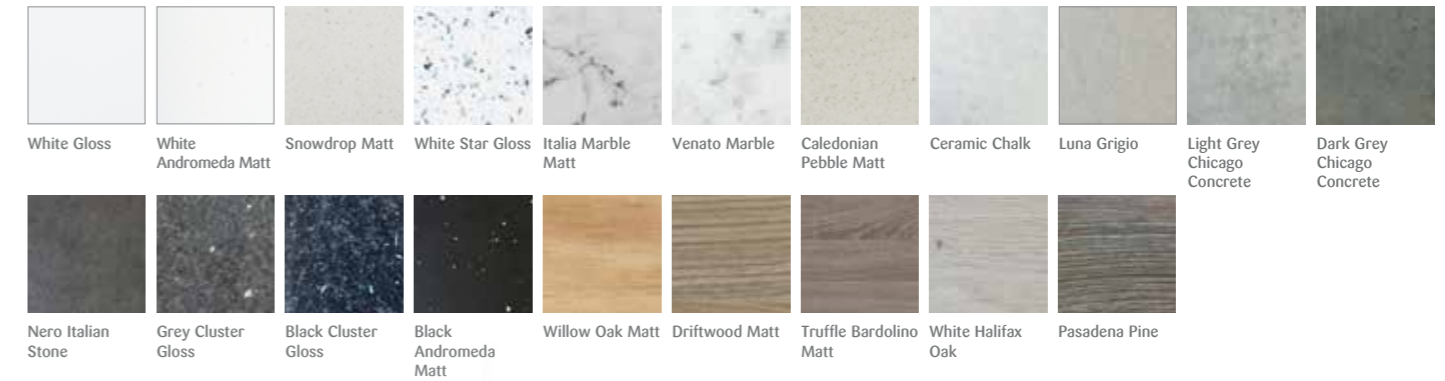

Laminate (22mm)

LAMINATE SURFACES ARE DESIGNED TO COMPLEMENT OUR RANGE OF DOORS.

SteriTouch®

We are proud to offer our premium range of Lustre vanity tops. The cultured marble Lustre range is hand made to order in the UK and available in 14 carefully curated, trend led designs ranging from true to life marble effect to high gloss sparkle, each offering the perfect finishing touch to your bathroom. Lustre's tops are extremely durable and due to their protective gel coating are 100% non-porous, waterproof and stain resistant.

In addition to their beautiful appearance, all Lustre worktops now have SteriTouch® included within the gel coat. SteriTouch® technology offers increased protection against bacteria and mould, restricting the growth of harmful microorganisms responsible for illness, infection, odours, staining and material degradation. The antimicrobial properties of SteriTouch® have been verified by independent laboratories using the ISO22196 test method.

SteriTouch is a registered trademark of Radical Materials Ltd