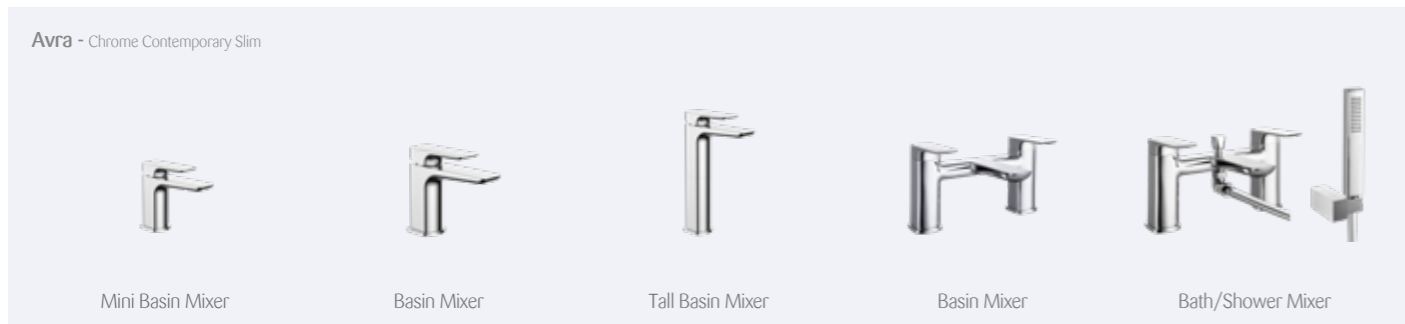

Brassware

We have carefully selected our luxurious range of bathroom taps and accessories to complement your bathroom.