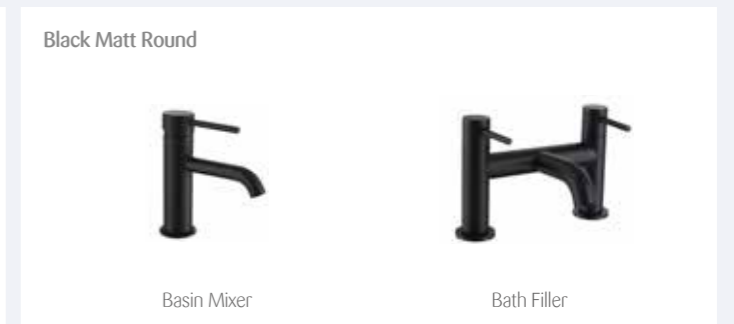

Brassware

We have carefully selected our luxurious range of bathroom taps and accessories to complement your bathroom.