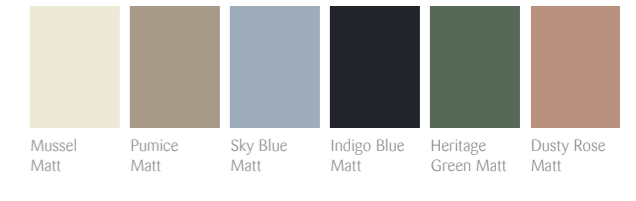

Adriatic Foil *in Dusty Rose Matt* MATT FOIL SLAB

Flat Slab door with sharp radius edges in a plain matt finish.

- **WORKTOP:** Copper Fleck 12mm Fusion
- **HANDLE:** Contemporary Matt Black Handle (No. 722)
- **PAN:** Bordo Back to Wall
- **BASIN:** Arco Round
- **TAP:** Black Matt Round Basin Mixer
- **MIRROR:** Piazza

AVAILABLE IN: