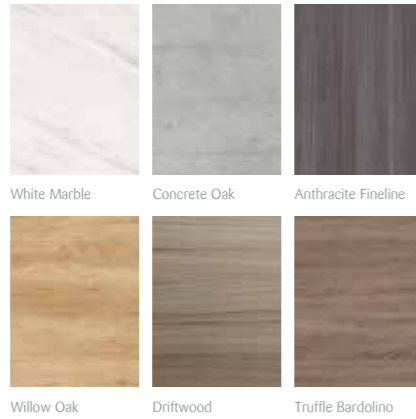

Java (Price Group 1)

FLAT SLAB DOOR WITH SHARP RADIUS EDGES IN STONE & WOODGRAIN FINISHES

Available in:

Adriatic Foil (Price Group 1)

FLAT SLAB DOOR WITH SHARP RADIUS EDGES IN A PLAIN MATT FINISH

Available in: