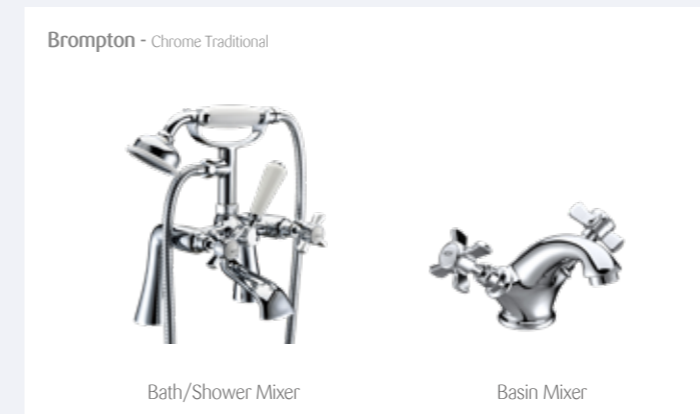

Brassware

We have carefully selected our luxurious range of bathroom taps and accessories to complement your bathroom.