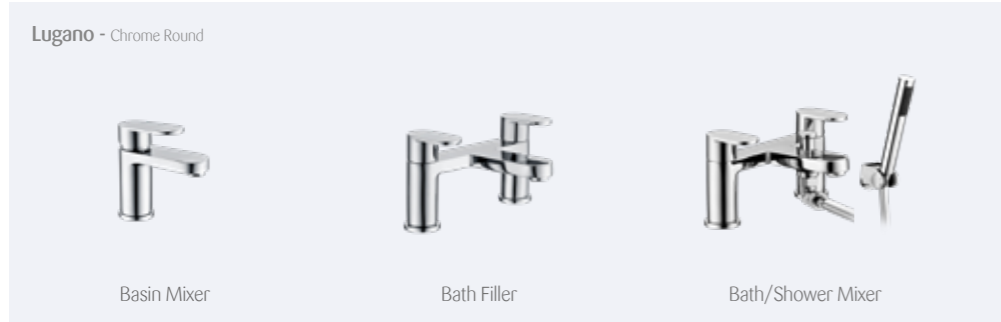

Brassware

We have carefully selected our luxurious range of bathroom taps and accessories to complement your bathroom.