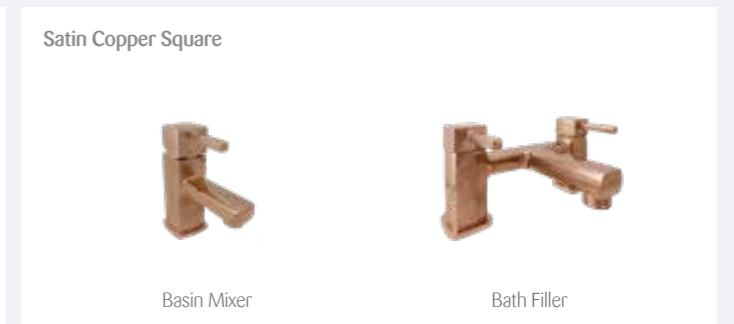

Brassware

We have carefully selected our luxurious range of bathroom taps and accessories to complement your bathroom.