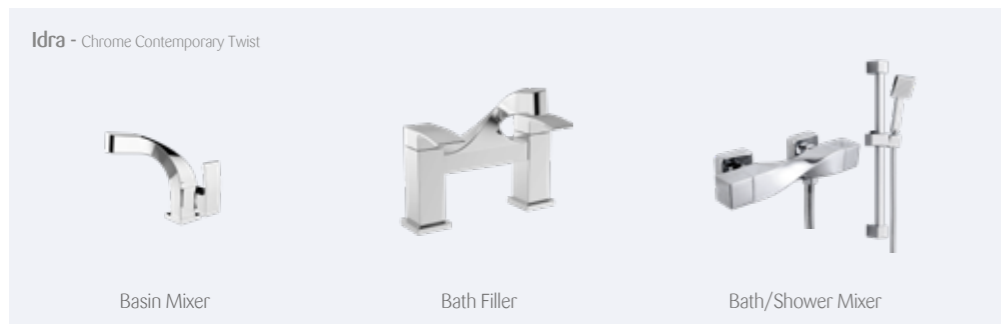

Brassware

We have carefully selected our luxurious range of bathroom taps and accessories to complement your bathroom.