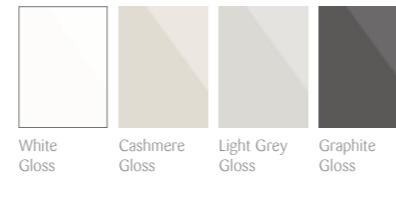

Inspiration

Adriatic Gloss *in Graphite Gloss* **ACRYLIC GLOSS**

Flat slab door with sharp radius edges in a gloss Acrylic finish.

- **HANDLE:** Chrome 'D' Handle (No. 709)
- **PAN:** Corto Back to Wall
- **BASIN:** Arco Round semi recess with winged integral worktop
- **TAP:** Avra Basin Mixer
- **MIRROR:** Chiaro

AVAILABLE IN: