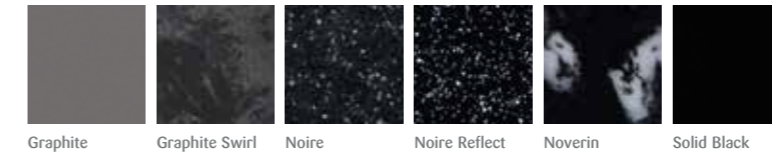

Lustre (20mm)

SUITABLE FOR INTEGRAL BOWLS