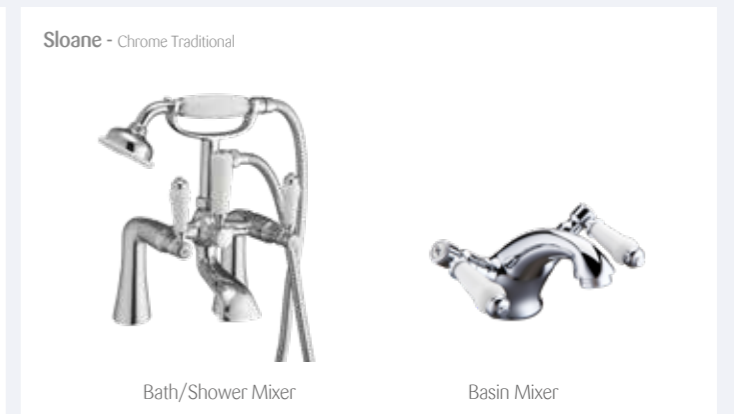

Brassware

We have carefully selected our luxurious range of bathroom taps and accessories to complement your bathroom.