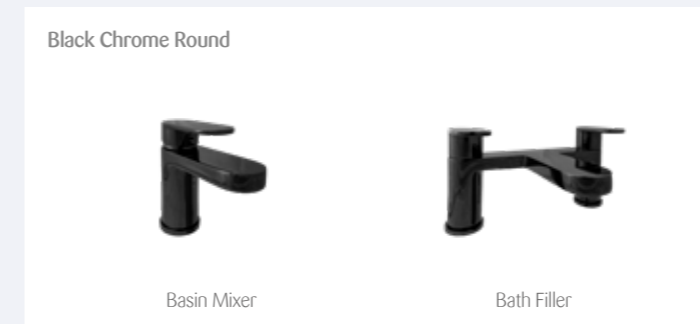

Brassware

We have carefully selected our luxurious range of bathroom taps and accessories to complement your bathroom.