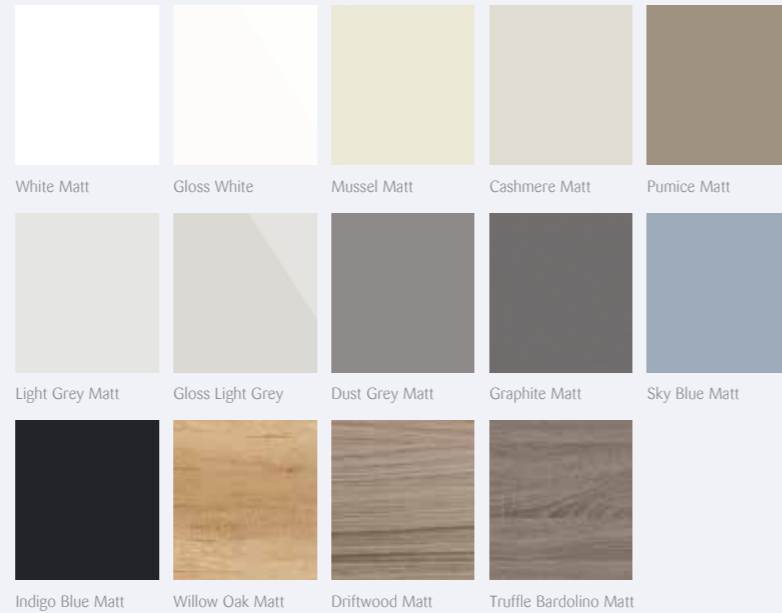

The majority of front finishes are available with a co-ordinated colour matching interior/exterior cabinet. See choices right.

This eliminates the hassle and additional expense of ordering and fitting matching plant on end panels and makes dimensional planning much easier. If a contrasting cabinet colour is required this must be stated on your order.