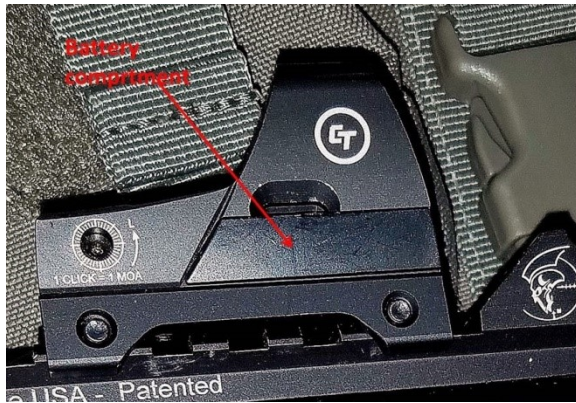

The CTS-1400 ships with what Crimson Trace labels a snag free Picatinny mount; it placed the sight very nicely on my Parabellum Armament LLC. rail so that it co-witnessed with the rifle's iron sights. Readers familiar with the Parabellum rail know it includes a notch at its forward most attachment point to replace the

traditional AK rear battle sight. What was immediately noticeable was the exceptional clarity of this sight's glass. Target and aiming dot were sharp and clear.

The CTS-1400 is also well laid out. Elevation and wind adjustments are clearly marked with excellent tactile. One click equals 1 minute of angle (MOA) at 100 yards.

On the sight's left side you find the ON/OFF and brightness + and brightness - controls. They're

easy to reach and operate. The shooter has a choice of 10 levels of intensity.

On the right side you have the windage adjustment and the battery compartment. You don't need to dismount the CTS-1400 to change its single CR2032 power source.