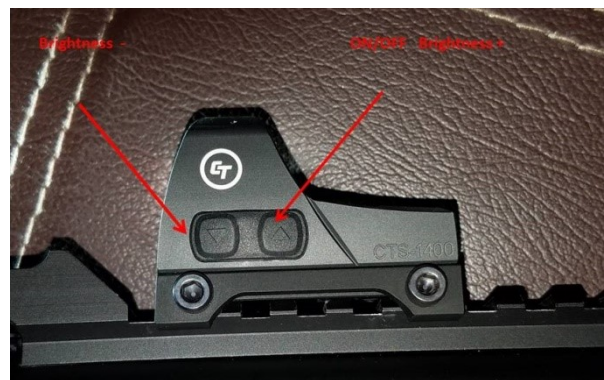

FOG HORN

December 2018

Twobirds Flying Publications

Crimson Trace CTS-1400

Crimson Trace CTS-1400

By: Sal Palma

Late 2018 Crimson Trace entered the electronic sight market with five red dot sights. In this review, I take a look at the CTS-1400, a red dot sight for rifles and shotguns.

The CTS-1400 is a 3.25 MOA compact open red dot reflex sight with a panoramic field of view. This is a red dot sight designed specifically to augment a rifle or a shotgun. I mounted the review sample on an AK-47. As you know, the AK is notoriously hard on electronic sights due to the elevated temperatures at the trunnion area.

The CTS-1400 ships with what Crimson Trace labels a snag free Picatinny mount; it placed the sight very nicely on my Parabellum Armament LLC. rail so that it co-witnessed with the rifle's iron sights. Readers familiar with the Parabellum rail know it includes a notch at its forward most attachment point to replace the

traditional AK rear battle sight. What was immediately noticeable was the exceptional clarity of this sight's glass. Target and aiming dot were sharp and clear.

The CTS-1400 is also well laid out. Elevation and wind adjustments are clearly marked with excellent tactile. One click equals 1 minute of angle (MOA) at 100 yards.