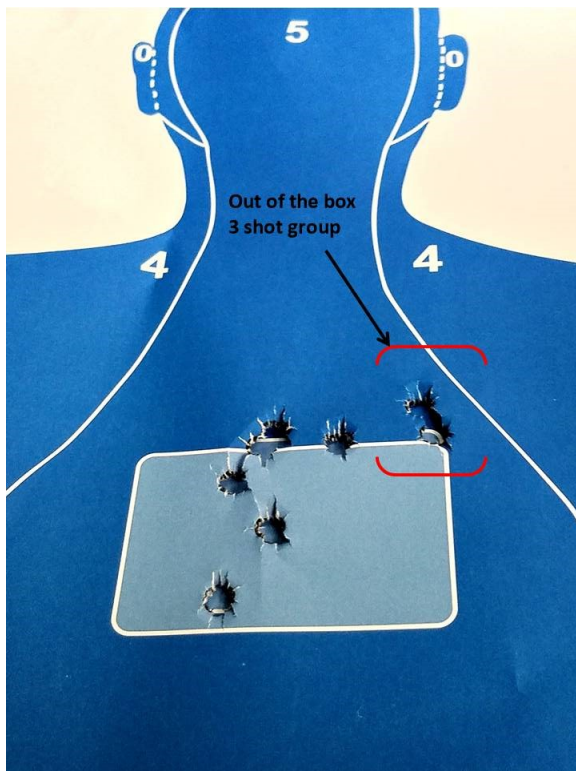

The CTS-1400 ships with what Crimson Trace labels a snag free Picatinny mount; it placed the sight very nicely on my Parabellum Armament LLC. rail so that it co-witnessed with the rifle's iron sights. Readers familiar with the Parabellum rail know it includes a notch at its forward most attachment point to replace the

traditional AK rear battle sight. What was immediately noticeable was the exceptional clarity of this sight's glass. Target and aiming dot were sharp and clear.

The CTS-1400 is also well laid out. Elevation and wind adjustments are clearly marked with excellent tactile. One click equals 1 minute of angle (MOA) at 100 yards.

On the sight's left side you find the ON/OFF and brightness + and brightness - controls. They're

easy to reach and operate. The shooter has a choice of 10 levels of intensity.

On the right side you have the windage adjustment and the battery compartment. You don't need to dismount the CTS-1400 to change its single CR2032 power source.

Range performance was equally impressive. I've marked my first three shot group which was fired supported at 50 yds. - what you're seeing is right out of its box. Shazam! I am now utterly

convinced that CTC centers these red dot sights before leaving the factory. Three clicks left and I was done. I then fired 6 rounds unsupported and was extremely pleased with the results.